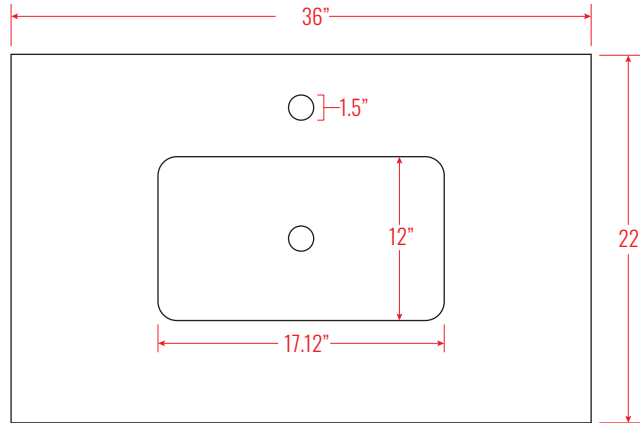

36" Single Sink Bathroom Vanity Set

Vanity Overall: 36" W x 22" L x 35" H
Cabinet: 35.01" W x 21.57" L x 34.01" H
Sink: 17.12" W x 12" L x 7" D

TOP

BACK