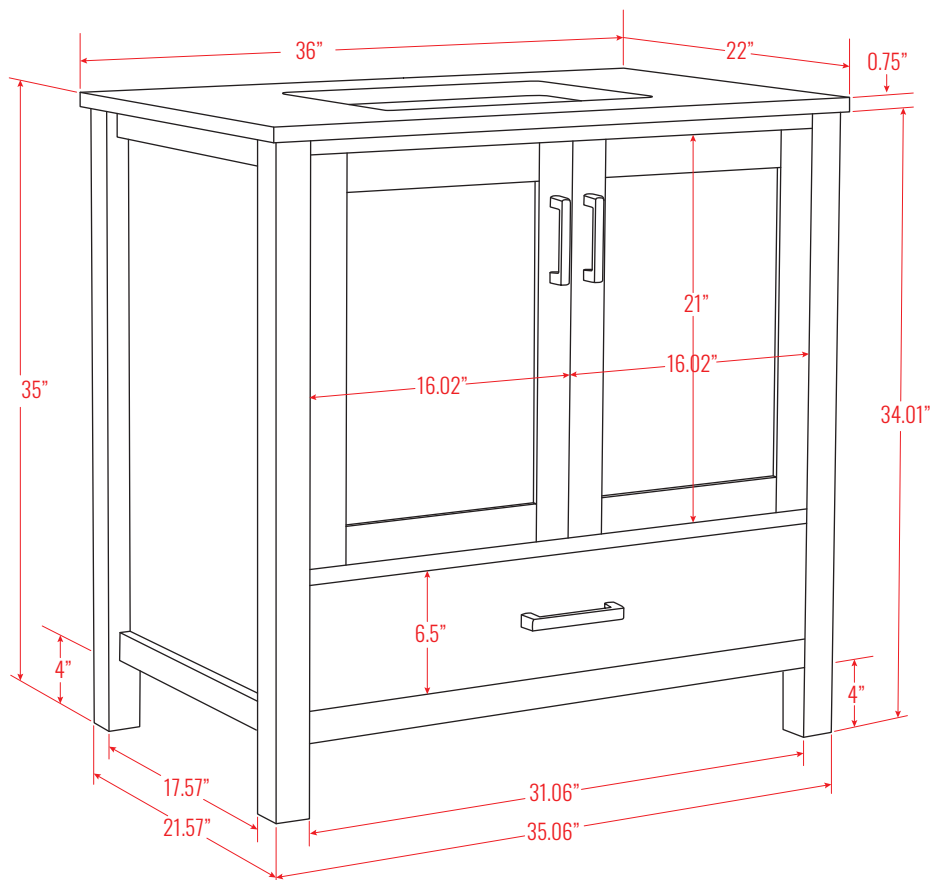

36" Single Sink Bathroom Vanity Set

Vanity Overall: 36" W x 22" L x 35" H
Cabinet: 35.01" W x 21.57" L x 34.01" H
Sink: 17.12" W x 12" L x 7" D

TOP

BACK